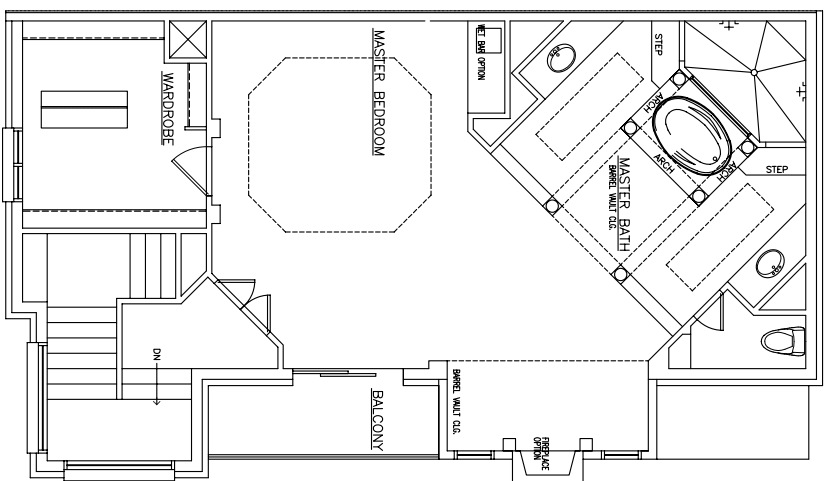

FIRST FLOOR PLAN

SECOND FLOOR PLAN

THIRD FLOOR PLAN

THE BUCKINGHAM II – PLAN 2427  
PRELIMINARY

**THE MANORS AT  
VALLEY RANCH**  
631 Rockingham Dr., Irving, TX  
[www.manorsatvalleyranch.com](http://www.manorsatvalleyranch.com)

The Manors at Valley Ranch reserves the right to change plans and specifications. Size and configuration of balconies may change due to local municipal requirements.