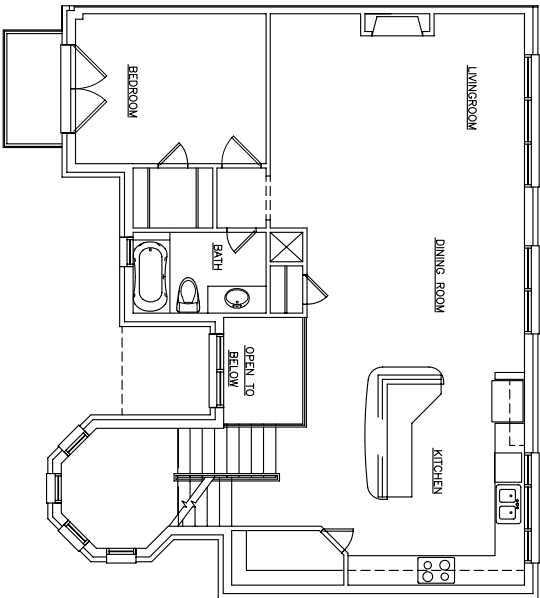

SECOND FLOOR PLAN