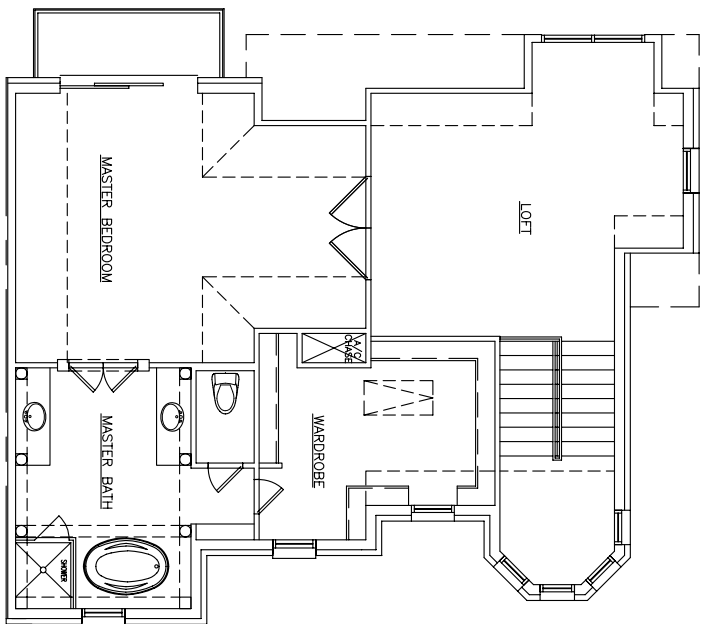

FIRST FLOOR PLAN

SECOND FLOOR PLAN

THIRD FLOOR PLAN

THE DEVONSHIRE – PLAN 2712

**THE MANORS AT  
VALLEY RANCH**  
631 Rockingham Dr., Irving, TX  
[www.manorsatvalleyranch.com](http://www.manorsatvalleyranch.com)

The Manors at Valley Ranch reserves the right to change plans and specifications. Size and configuration of balconies may change due to local municipal requirements.