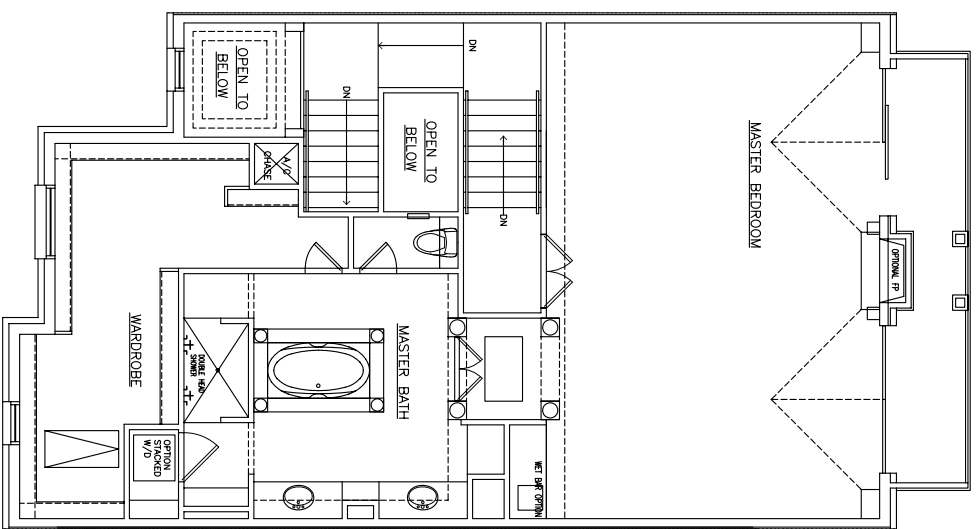

FIRST FLOOR PLAN

SECOND FLOOR PLAN

THIRD FLOOR PLAN

THE KENSINGTON II – PLAN 3058
PRELIMINARY

**THE MANORS AT
VALLEY RANCH**
631 Rockingham Dr., Irving, TX
www.manorsatvalleyranch.com

The Manors at Valley Ranch reserves the right to change plans and specifications. Size and configuration of balconies may change due to local municipal requirements.