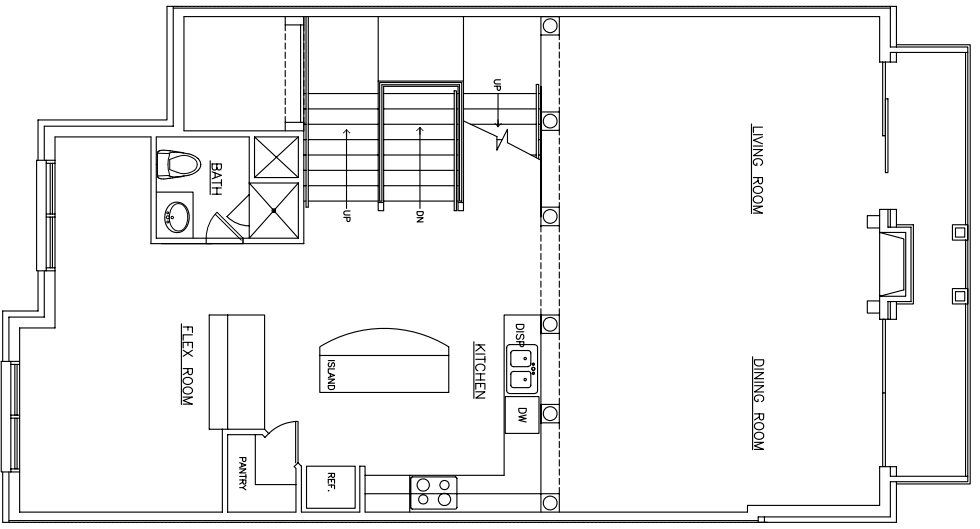

FIRST FLOOR PLAN

SECOND FLOOR PLAN

THIRD FLOOR PLAN

THE KENSINGTON II – PLAN 3058
PRELIMINARY

**THE MANORS AT
VALLEY RANCH**
631 Rockingham Dr., Irving, TX
www.manorsatvalleyranch.com

The Manors at Valley Ranch reserves the right to change plans and specifications. Size and configuration of balconies may change due to local municipal requirements.